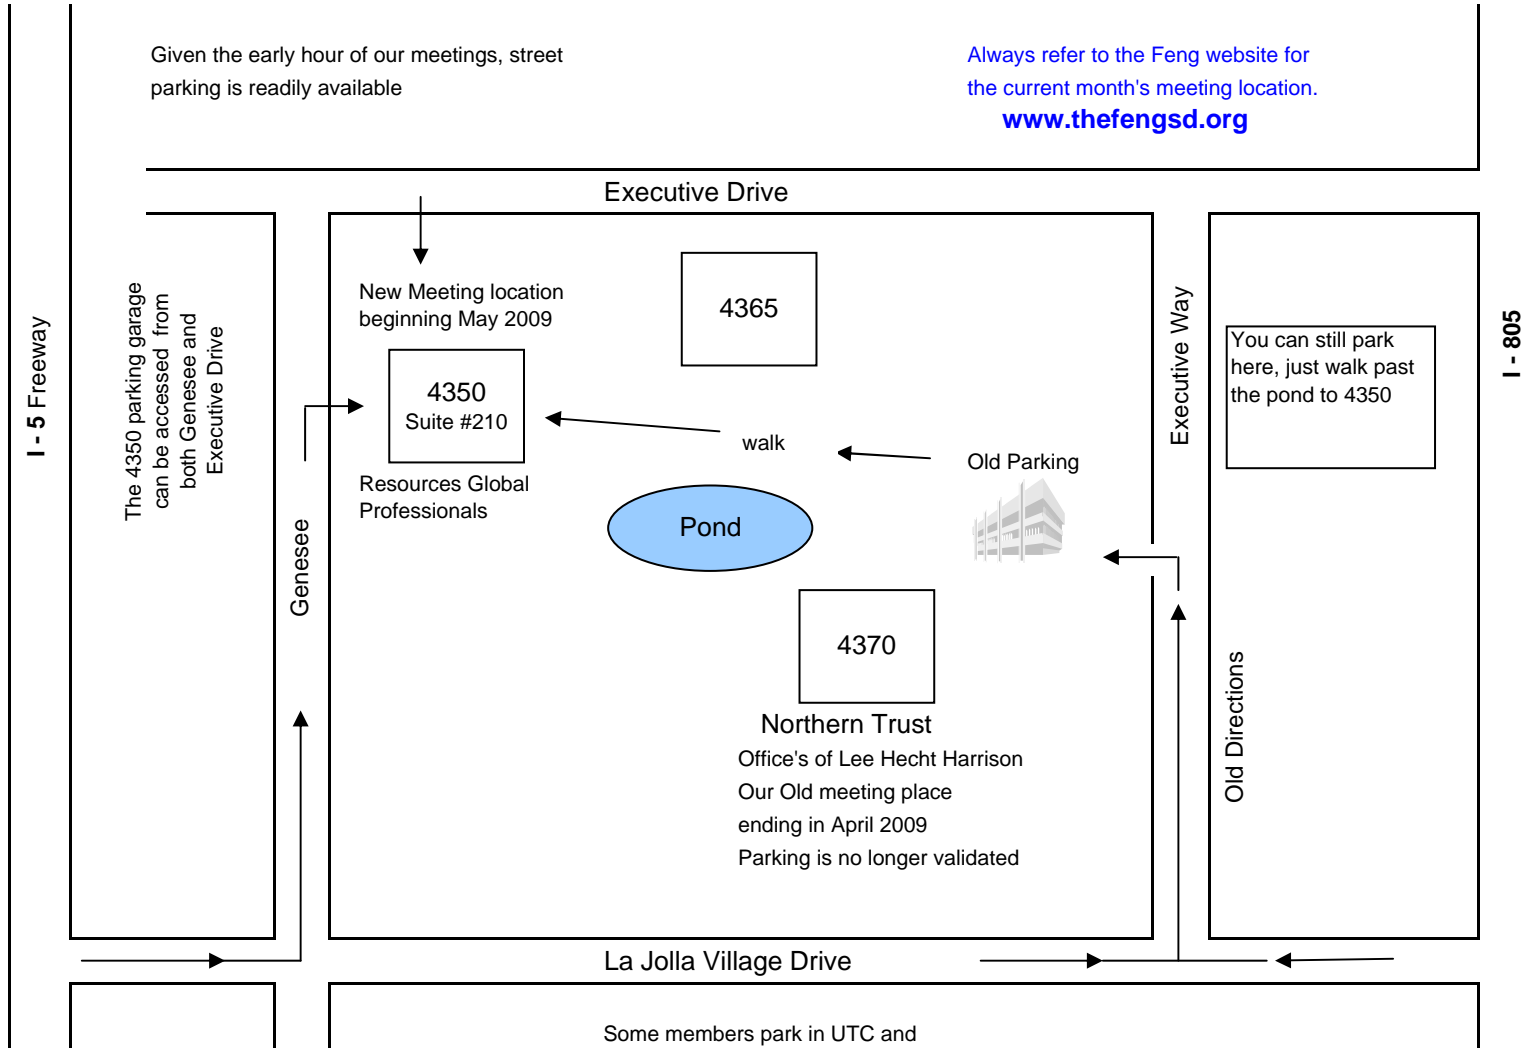

The Feng - San Diego Chapter Directions

Given the early hour of our meetings, street parking is readily available

Always refer to the Feng website for the current month's meeting location.
www.thefengsd.org

Some members park in UTC and walk across the foot bridge

From I-5
East on La Jolla Village Drive
Left on Executive Way or Genesee Ave
Turn into Parking Driveway

From I-805
West on La Jolla Village Drive
Right on Executive Way or Genesee Ave
Turn into Parking Driveway